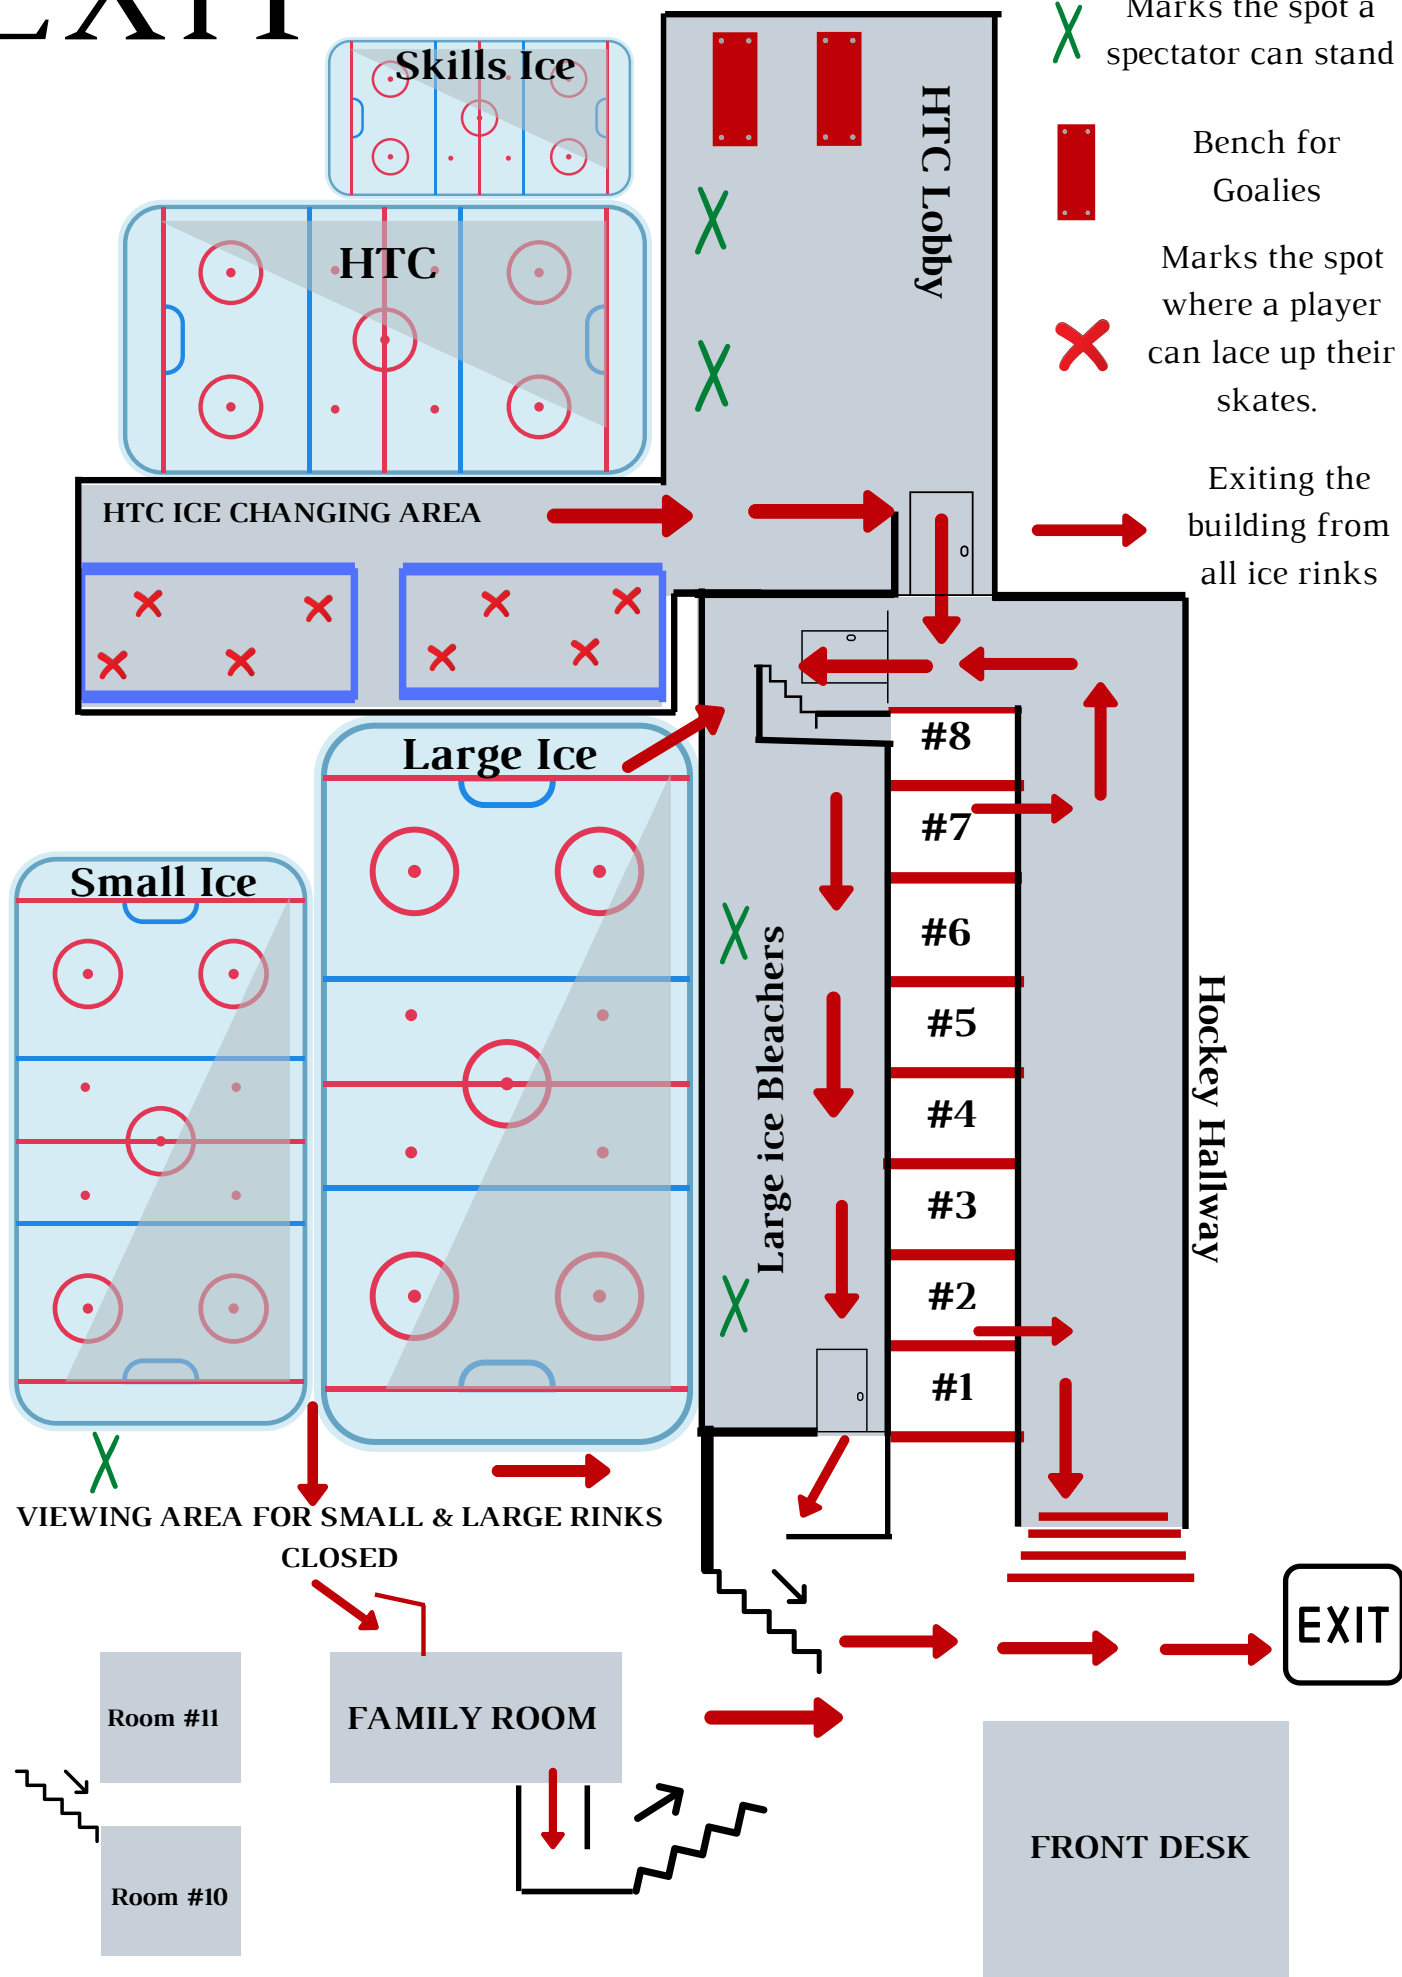

EXIT

X Marks the spot a spectator can stand

Bench for Goalies

X Marks the spot where a player can lace up their skates.

Exiting the building from all ice rinks

ENTRANCE

- X Where a spectator can stand
- X Where a player can lace up their skates.
- Bench for Goalies
- HTC rink & changing area
- To access large ice rink & dressing rooms